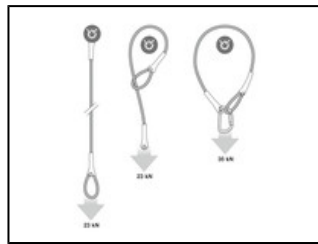

Universe	Professional
Type	Verticality
Category	Anchors
Subcategory	Anchor straps

WIRE STROP

WIRE STROP is an anchor strap made of 6.5 mm diameter galvanized steel with two terminations of different sizes. It offers several configurations for setting up an anchor: directly to an anchor point or around a suitable structure. The plastic sleeve helps keep the connector in position and facilitates clipping. It is available in five lengths (50, 100, 150, 200 and 300 cm).

Anchor strap with two terminations of different sizes. The plastic sheath helps keep the connector in position and facilitates clipping.

It offers several configurations for setting up an anchor: directly to an anchor point or around a suitable structure.

The individual identification marking on the plastic sheath allows the equipment to be tracked throughout its lifespan.

Short Description Anchor strap

Selling Points

- Rugged construction:
 - 6.5 mm diameter galvanized steel
 - polyurethane sheath with UV treatment
- Two terminations of different sizes offer multiple configurations for setting up an anchor:
 - directly to an anchor point
 - wrapped around a structural anchor
 - choked around a structural anchor, thanks to the different sizes of the attachment points
- Easy handling, and durability:
 - easy clipping, thanks to the plastic sheath that helps keep the connectors in position
 - individual identification marking on the plastic sheath, to track the equipment throughout its lifespan
- Available in five lengths: 50, 100, 150, 200 and 300 cm

Specifications by reference

Reference(s)	G200AA00	G200AA01	G200AA02	G200AA03
				
Length	50 cm	100 cm	150 cm	200 cm
Weight	220 g	320 g	420 g	520 g
Made in	TW	TW	TW	TW
Guarantee	3 years	3 years	3 years	3 years
Inner pack count	1	1	1	1
Case quantity	20	10	8	6
EAN	3342540836037	3342540836044	3342540836051	3342540836068